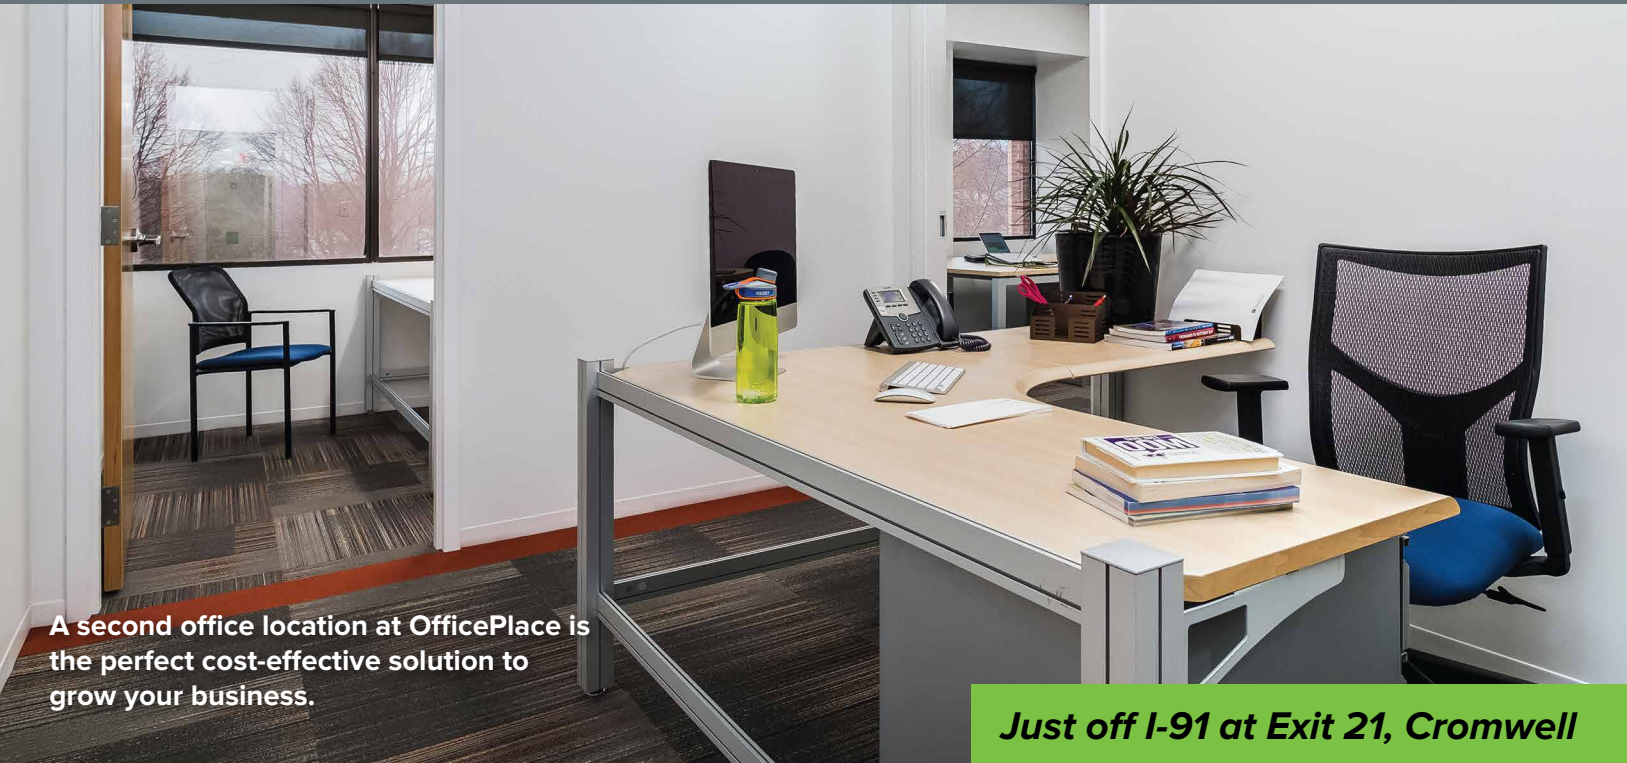

Satellite Office Location

Schedule Your Office & Conference Room Time

A second office location at OfficePlace is the perfect cost-effective solution to grow your business.

Just off I-91 at Exit 21, Cromwell